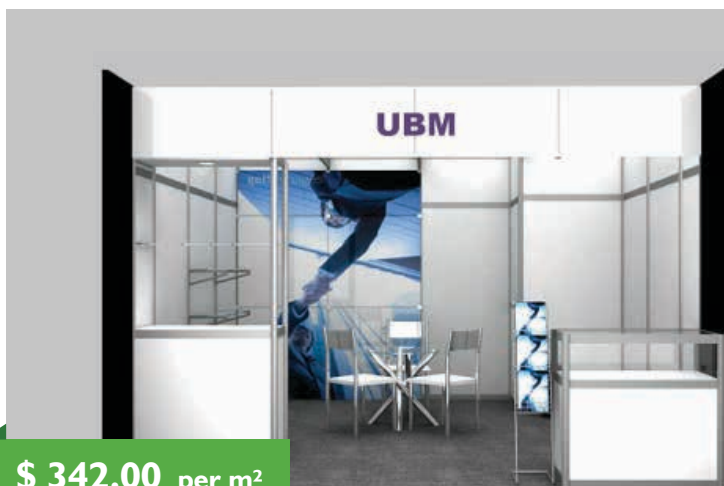

Hospitalar welcomes you and your company.

We will take care of your stand/kiosk and assemble it while you focus on business.

Take a look at our rental options:

PLUS RENTAL

\$ 234.00 per m²

STRUCTURE:

- Graphite grey color carpet
- Modular display
- Company logo on the overhead fascia
- Popup display (color to be defined)
- 01 Counter
- 02 Shelves

FURNITURE (EVERY 20 m²)

- 01 Table
- 01 Waste Basket
- 03 Chairs

COMPLETE RENTAL STRUCTURE

\$ 342.00 per m²

STRUCTURE:

- Graphite grey color carpet
- Modular display
- Company logo on the overhead fascia
- Popup display (color to be defined)
- 01 Counter
- 01 1 X 1 m Lockable Storage
- 02 Shelves
- 01 Tower Display
- 01 2 X 2,5 m display